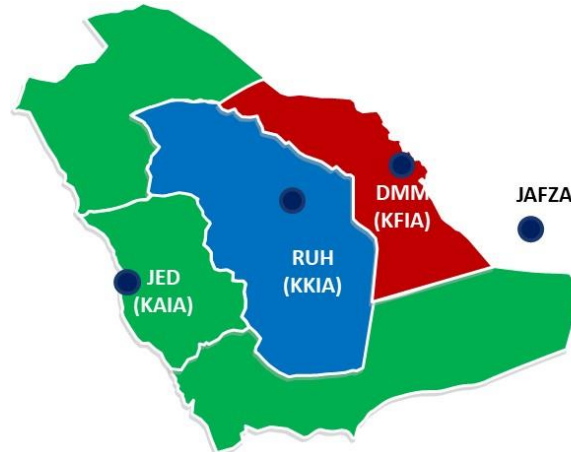

- ☐ **NAQEL is strategically present at all the 3 Airport Facilities.** NAQEL & DHL are only 2 players present at the 3 airports.
- ☐ **Customs clearance:** Only company in Saudi Arabia to have customs clearance license.
- ☐ **Strategic advantage:** NAQEL is able to successfully extend its value chain and offer end-to-end international logistics services from source countries (USA, Europe & Asia). i.e., Pickup from Origin – Clearance at Airports – B2B & B2C Delivery.
- ☐ Besides Saudi Arabia, NAQEL has facilities in Dubai Airport & Seaport free trade zones: Airport (DAFZA) and Jebel Ali Seaport (JAFZA).

Gateways	Date of Operations
KFIA Airport (Dammam)	2015
KAIA Airport (Jeddah)	2020
KKIA Airport (Riyadh)	2020

Advantages of Gateways:

- ☐ In house customs Clearance.
- ☐ Full control of the inbound chain (Handling, Clearance, Delivery).
- ☐ Improving the transit time of the international inbound.

Gateways Products:

- ☐ International courier B2C Handling & Clearance.
- ☐ International courier B2B Handling & Clearance.
- ☐ International General Cargo Handling & Clearance.
- ☐ International Pharmaceutical Handling & Clearance & storage.