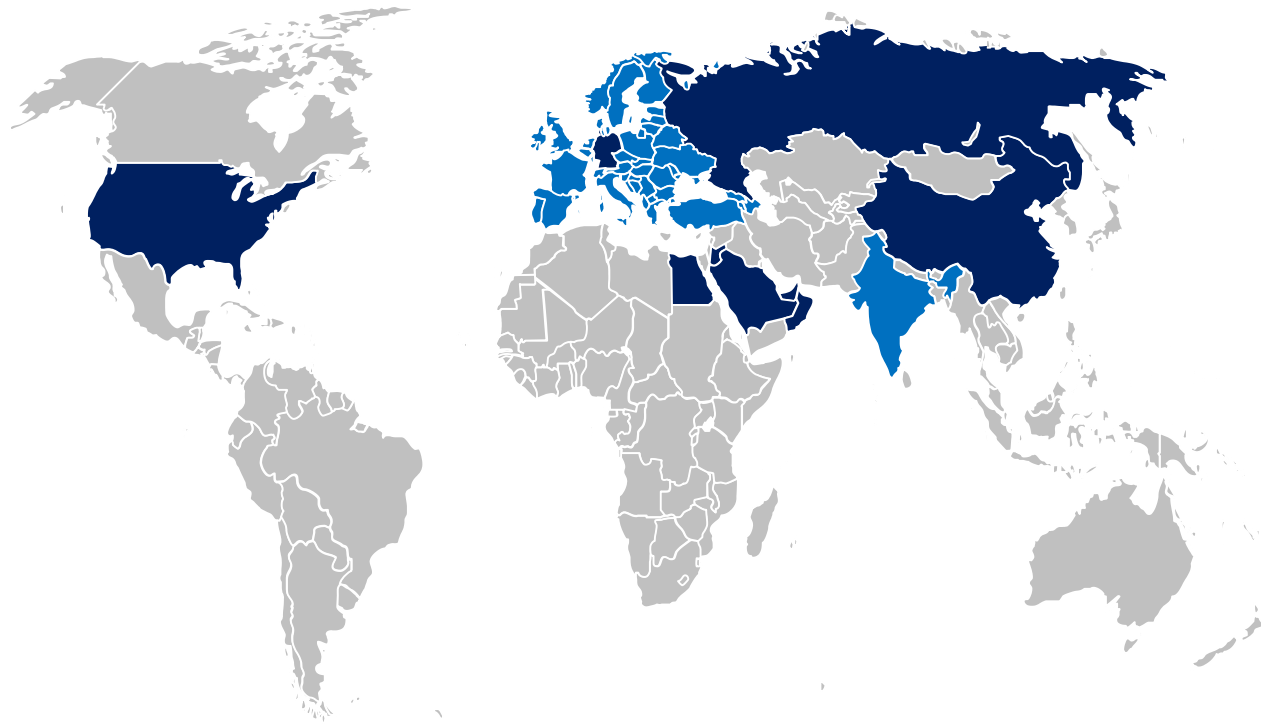

NAQEL: Cool Chain Profile

2021: Our current capabilities

- 16+ Mil. Shipments handled
- 5000+ Employees
- 4000+ Vehicles
- 49 Facilities
- 14 Countries

Served by NAQEL owned entities

Americas	Europe	Africa	Middle East	Asia
USA	Germany	Egypt	Saudi Arabia	China
	U.K		U.A.E	Hong Kong
	Russia		Bahrain	India
			Jordan	
			Lebanon	
			Oman	