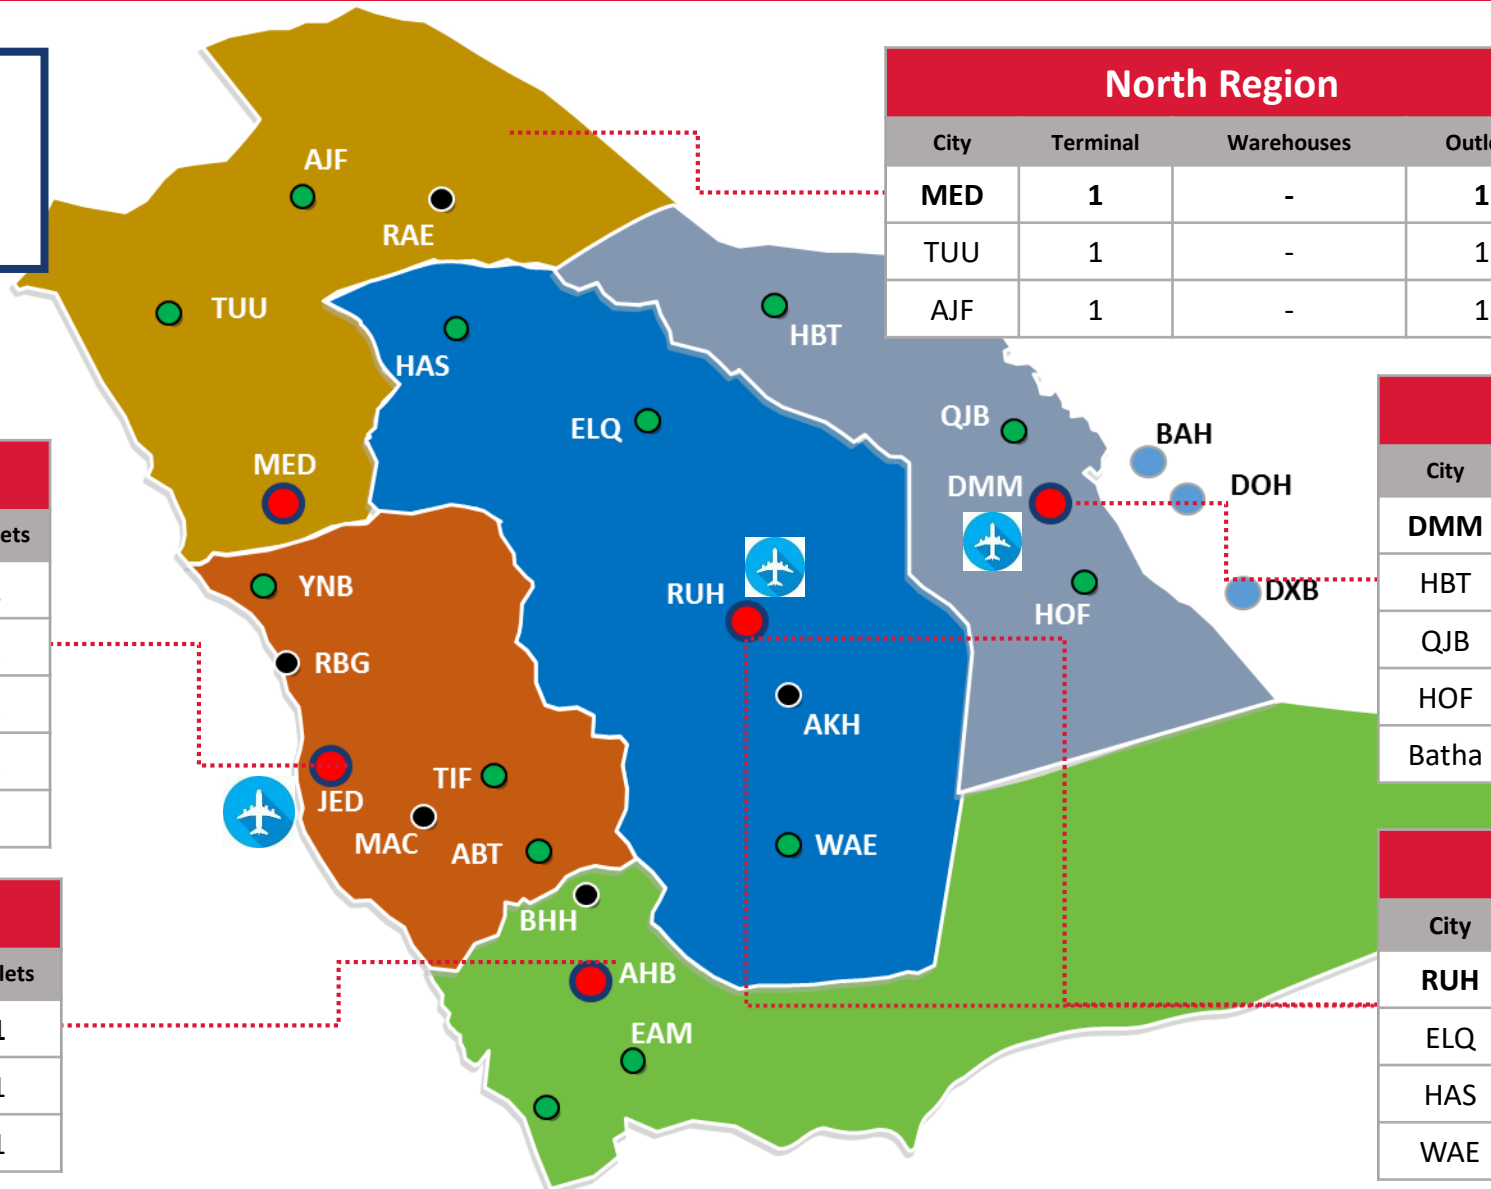

- NAQEL Airport Terminals
- Regional Hubs with Terminal
- Sub-stations with Terminal
- Smaller stations served

West Region			
City	Terminal	Warehouse	Outlets
JED	2	1	1
YNB	1	-	1
TIF	1	-	1
ABT	1	-	1
MAC	1	-	-

South Region			
City	Terminal	Warehouses	Outlets
AHB	1	1	1
EAM	1	-	1
GIZ	1	-	1

North Region			
City	Terminal	Warehouses	Outlets
MED	1	-	1
TUU	1	-	1
AJF	1	-	1

East Region			
City	Terminal	Warehouse	Outlets
DMM	3	1	1
HBT	1	-	1
QJB	1	-	1
HOF	1	-	1
Batha	1	-	-

Central Region			
City	Terminal	Warehouse	Outlets
RUH	2	2	3
ELQ	1	-	1
HAS	1	-	1
WAE	1	-	1